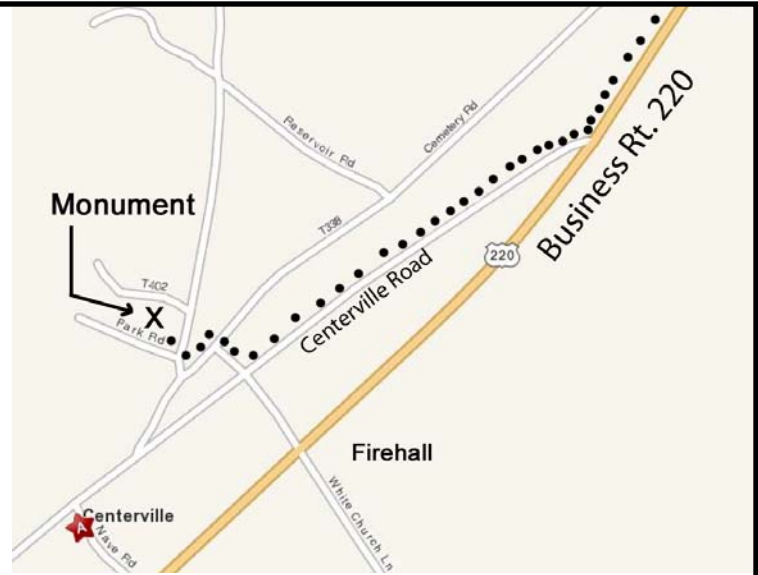

# BEDFORD COUNTY VETERANS -WWII-

The Bedford County Veterans-WWII video tour is viewable in 5 parts. While it is possible to view them anywhere, we include directions to each of the segment sites. For a hard copy map, call the Bedford County Visitors Bureau and we'll be happy to send one to you. Our phone number is (800)765-3331.

## 1-Intro Play Time: 15 minutes

Directions: This segment can be viewed anywhere. It is a brief overview of WWII.

## 2-Centerville Play Time: 14 ½ minutes

**Location:** Cumberland Valley WW2 Monument in Centerville

**Directions:** From Bedford, take I99/Route 220 South. Drive about 16 miles on Route 220 South. Just before you come into Centerville, bear right onto Centerville Road. Drive about 300 yards and turn right. Then, make a left at the "T". Drive 40 yards and turn right onto Park Road. The monument is just ahead.

## 3-Bedford Play Time: 31 minutes

**Location:** Bedford High School in Bedford PA

**Directions:** In the town of Bedford, take Richard Street (business Rt. 220) south. Drive 2 blocks to John Street. Turn left onto John Street. Drive 1 ½ blocks to Bedford High School.