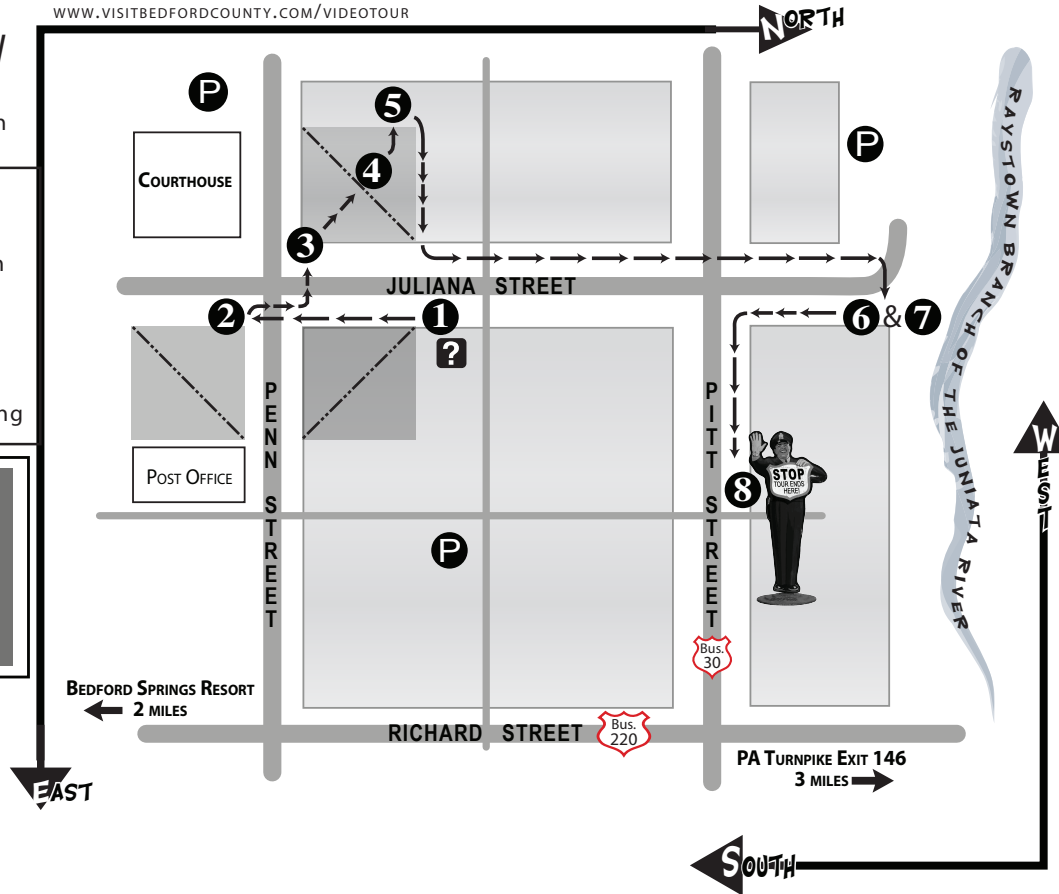

### Courthouse

3

### Man on the Monument

# IPOD Walking Tour: BEDFORD, PA

WWW.VISITBEDFORDCOUNTY.COM/VIDEOTOUR

**MAP KEY**

- Visitor Information
- Parking Area
- Grassy Square
- Courthouse Building

Scan the QR code to view/hear the history video as you approach each location.

### Old Jail

5